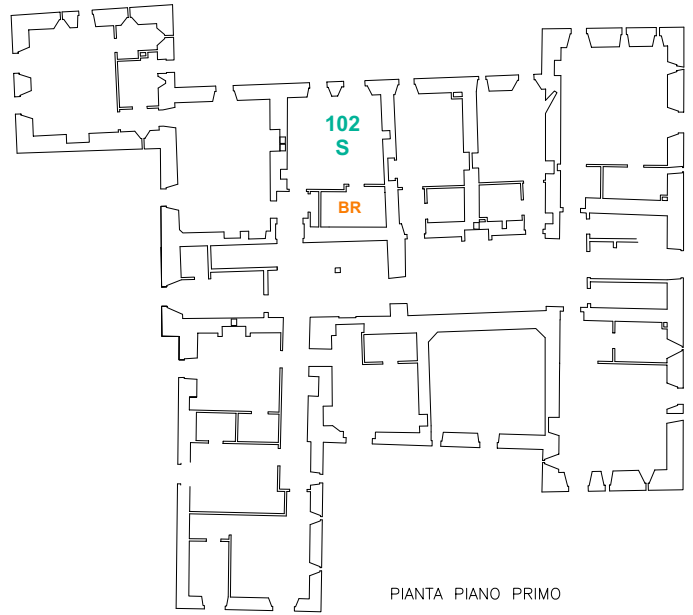

ROOM 102

Superior

PIANO/FLOOR: 1

Nr. Camere/Nr. of Rooms: 1

Camera con letto matrimoniale/twin + 3° letto opzionale

Room with double bed/twin + 3° bed optional

Nr. Bagni/Nr. of Bathrooms: 1

(1 bagno con doccia / bathroom with shower)

PIANTA PIANO PRIMO