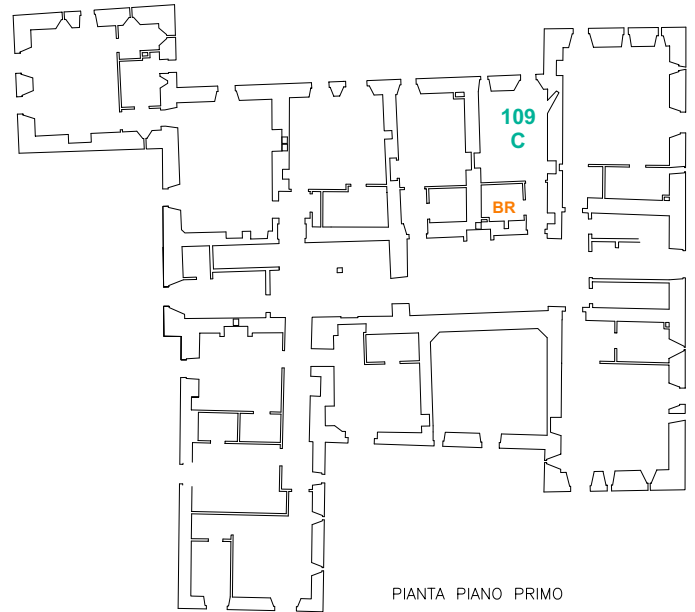

ROOM 109

Classic

PIANO/FLOOR: 1

Nr. Camere/Nr. of Rooms: 1

Camera con letto matrimoniale

Room with double bed

Nr. Bagni/Nr. of Bathrooms: 1

(bagno con doccia / bathroom with shower)