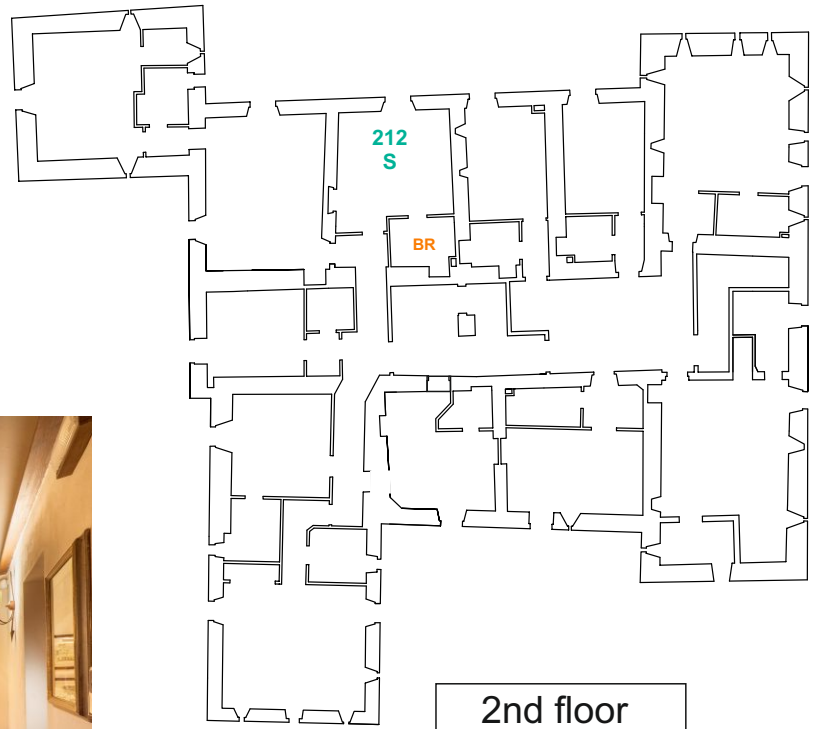

ROOM 212

Superior

PIANO/FLOOR: 2

Nr. Camere/Nr. of Rooms: 1

Camera con letto matrimoniale/twin + 3° letto opzionale

Room with double bed/twin + 3° bed optional

Nr. Bagni/Nr. of Bathrooms: 1

(bagno con doccia / bathroom with shower)