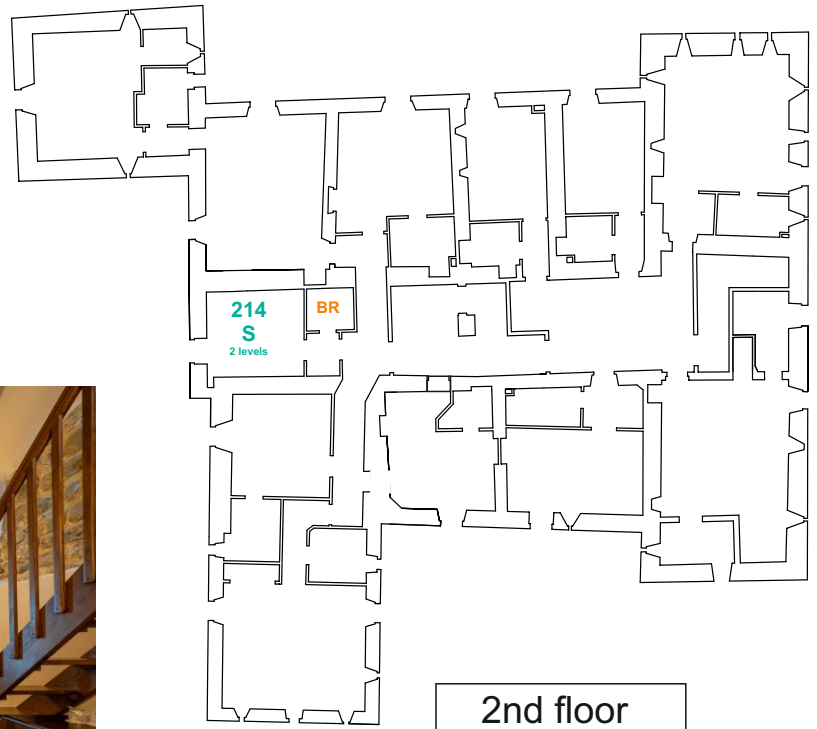

ROOM 214

Superior

PIANO/FLOOR: 2

Nr. Camere/Nr. of Rooms: 1

Camera con letto matrimoniale/twin

Room with double bed/twin

Nr. Bagni/Nr. of Bathrooms: 1

(bagno con vasca / bathroom with bath)