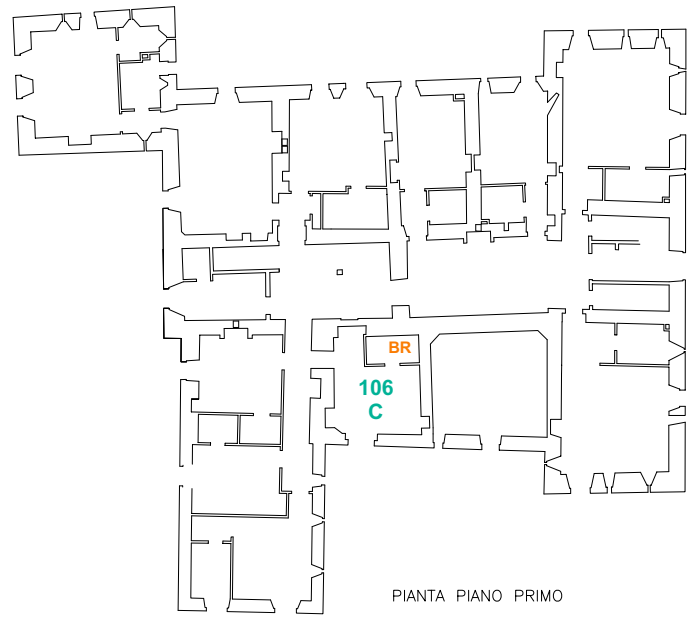

ROOM 106

Classic

PIANO/FLOOR: 1

Nr. Camere/Nr. of Rooms: 1

Camera con letto matrimoniale

Room with double bed

Nr. Bagni/Nr. of Bathrooms: 1

(1 bagno con doccia / bathroom with shower)

PIANTA PIANO PRIMO