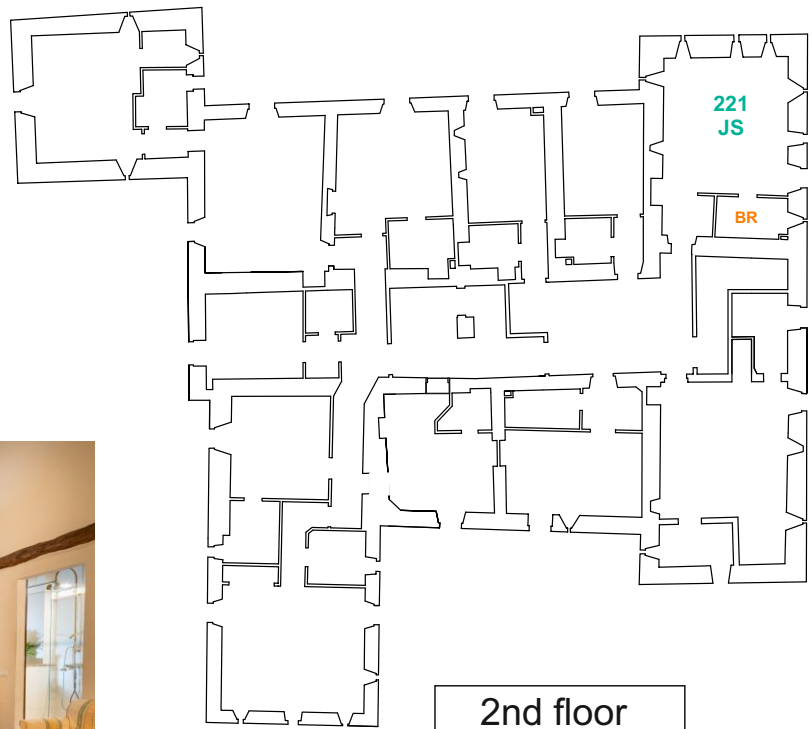

ROOM 221

Junior Suite

PIANO/FLOOR: 2

Nr. Camere/Nr. of Rooms: 1

Camera con letto matrimoniale/twin + 3° e 4° letto opzionali

Room with double bed/twin + 3rd and 4th bed optional

Nr. Bagni/Nr. of Bathrooms: 1

(bagno con doccia / bathroom with shower)