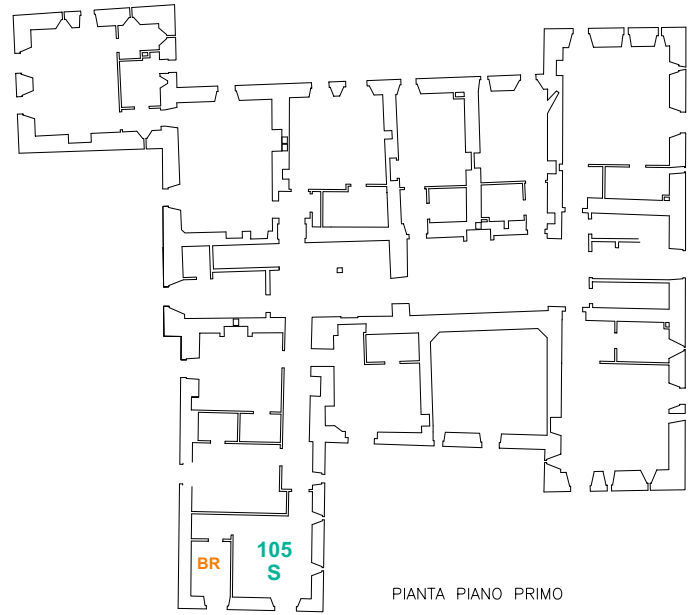

ROOM 105

Superior

PIANO/FLOOR: 1

Nr. Camere/Nr. of Rooms: 1

Camera con letto matrimoniale/twin

Room with double bed/twin

Nr. Bagni/Nr. of Bathrooms: 1

bagno con doccia / bathroom with shower)

PIANTA PIANO PRIMO