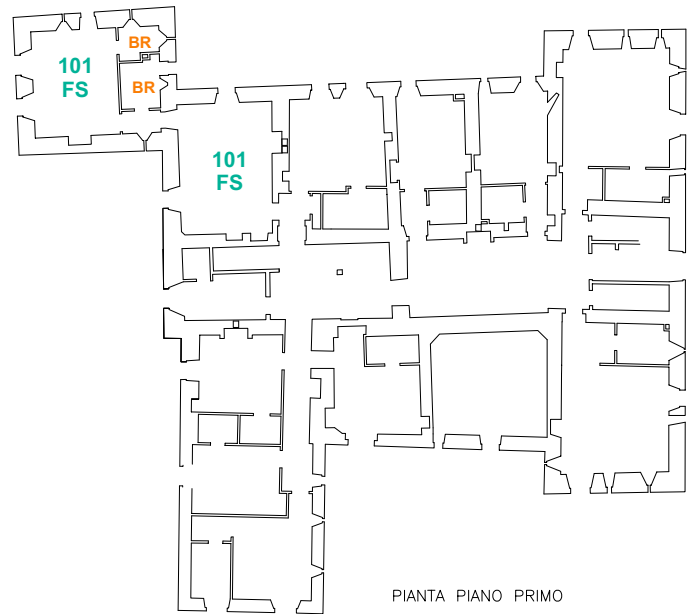

ROOM 101

Family Suite

PIANO/FLOOR: 1

Nr. Camere/Nr. of Rooms: 2

Camera con letto matrimoniale/twin +
Salotto con divano letto

Room with double bed/twin + Living room
with sofa bed

Nr. Bagni/Nr. of Bathrooms: 2

(1 toilette + 1 bagno con doccia / bathroom
with shower)