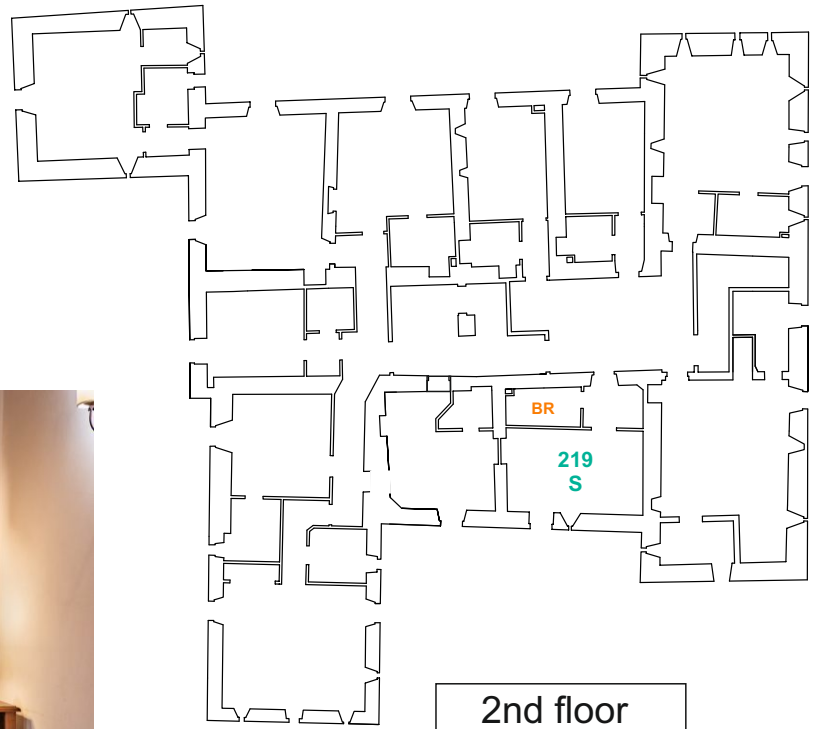

ROOM 219

Superior

PIANO/FLOOR: 2

Nr. Camere/Nr. of Rooms: 1

Camera con letto matrimoniale/twin + 3° letto opzionale

Room with double bed/twin + 3° bed optional

Nr. Bagni/Nr. of Bathrooms: 1

(bagno con doccia / bathroom with shower)